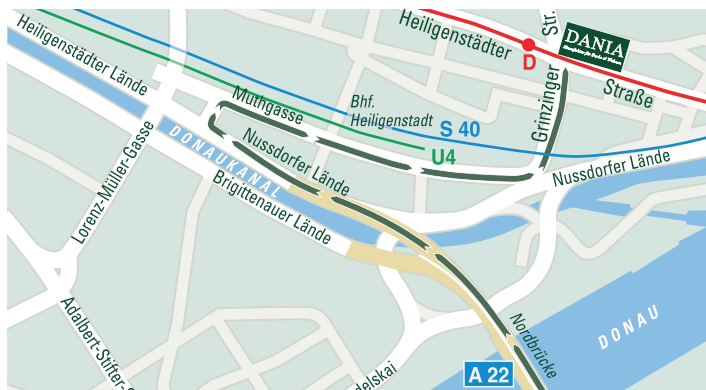

DANIA

Manufaktur für Farbe & Wohnen
seit 1897

Where to find us:

By public transportation: Take the streetcar line D towards Nussdorf and get off at the stop "Grinzinger Straße"; or take the subway line U4 to the final stop "Heiligenstadt"; or take bus line 38A and get off at the stop "Grinzinger Straße".

By car from the centre of town: Turn off of the Ring onto Währinger Straße, follow Währinger Straße until you reach the Gürtel, turn right onto the Gürtel until you come to Liechtenwerderplatz; turn left onto Heiligenstädter Straße.

By car from the A1 highway: Follow the A1 (which turns into the following streets: Wientalstraße, Hietzinger Kai, Schönbrunner Straße) until you reach Margaretengürtel; follow the Gürtel until you come to Liechtenwerderplatz; turn left onto Heiligenstädter Straße.

By car from the A2 highway: Follow the A2 and turn off onto the Süd-Ost-Tangente bypass towards Prague/Brno; follow the Süd-Ost-Tangente until you reach the A22 highway; follow the A22 until the Nordbrücke exit. Follow this road until the Nußdorf exit. Turn right at the first traffic light onto Muthgasse and follow the traffic until you reach the intersection of Heiligenstädter Straße and Grinzinger Straße; turn right onto Heiligenstädter Straße.