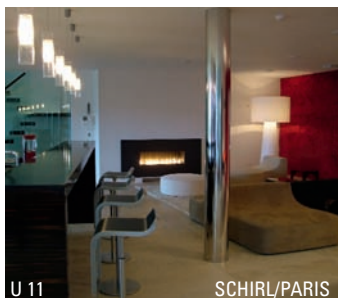

General contractor

This villa in County Cork, Ireland, was built and its interiors fully appointed in the record time of three and a half months, just in time for the birth of the owner's son.