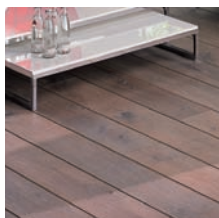

DANIA

Manufaktur für Farbe & Wohnen
seit 1897

Antique flooring

- Antique parquet
- New wooden flooring made from recycled wood
- Antiqued flooring
- Wooden floor refinishing
- Wooden floor restoration
- Floor lighting systems