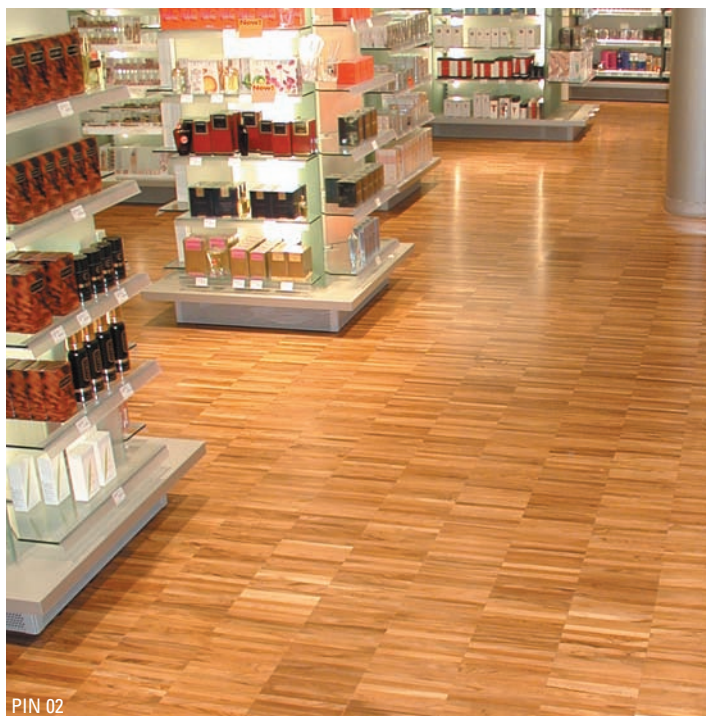

The colour of the flooring continues seamlessly up the wooden stairs, creating the visual effect of elongated space.

DANIA

Manufaktur für Farbe & Wohnen
seit 1897

Industrial Wooden Flooring

DANIA

Manufaktur für Farbe & Wohnen
seit 1897

Meeting every demand

Thanks to its two-centimetre thick wear layer, industrial wooden flooring is ideally suited to use in areas subject to extreme demands, be it shopping carts, strollers or simply high traffic.