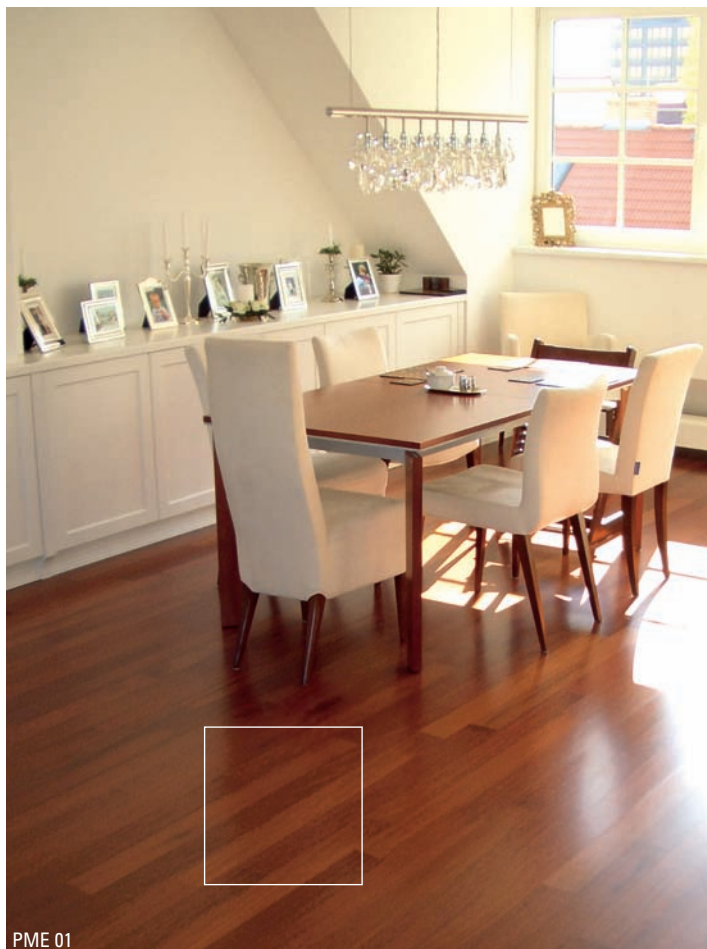

DANIA

Manufaktur für Farbe & Wohnen
seit 1897

Multilayer Wooden Flooring

PME 01